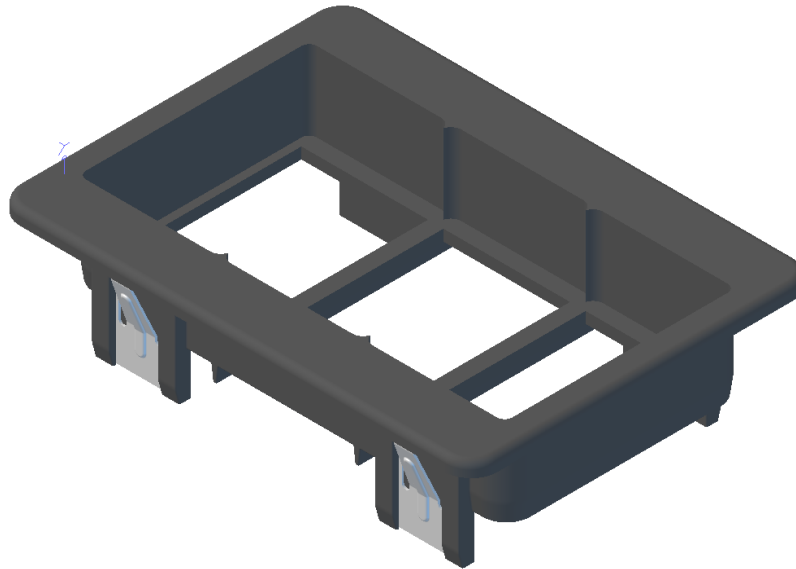

A-822536-4 3-Gang Bezel

Left Mouse Button - Rotate, Right Mouse Button - Zoom, Left+Right Mouse Buttons - Pan