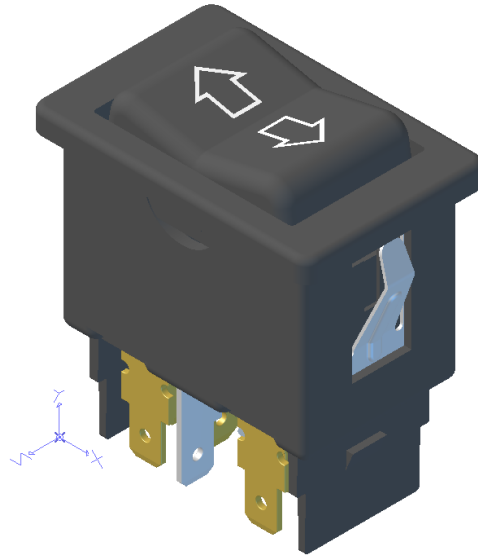

A-4821 Panel Mount Switch

Left Mouse Button - Rotate, Right Mouse Button - Zoom, Left+Right Mouse Buttons - Pan