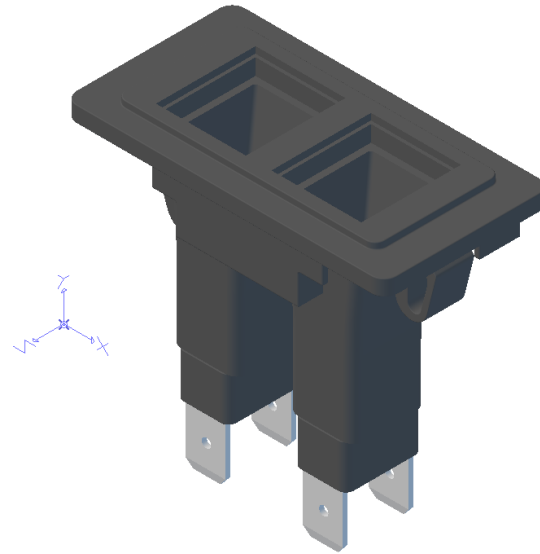

S-JK-4866 Indicator Light Insert

Left Mouse Button - Rotate, Right Mouse Button - Zoom, Left+Right Mouse Buttons - Pan