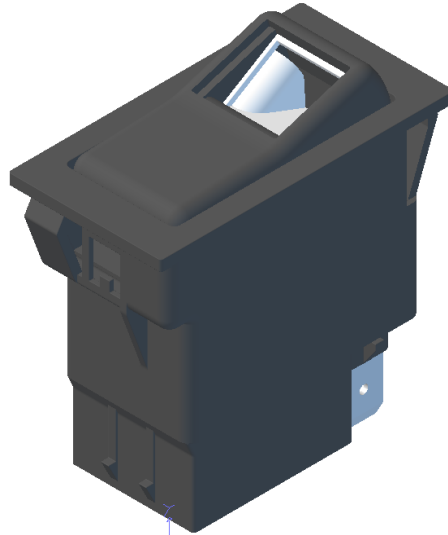

JK-931 Rocker Switch

Left Mouse Button - Rotate, Right Mouse Button - Zoom, Left+Right Mouse Buttons - Pan