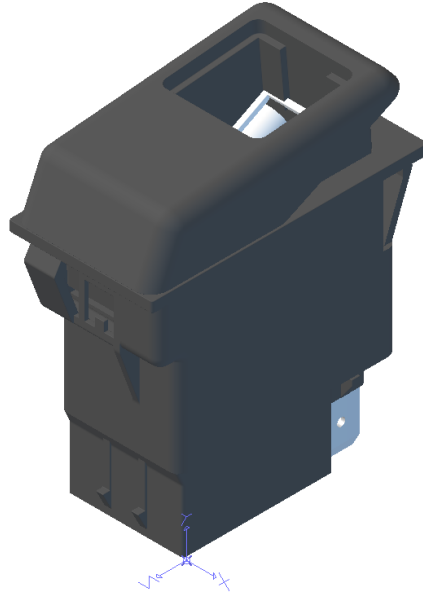

JK-991 Rocker Switch

Left Mouse Button - Rotate, Right Mouse Button - Zoom, Left+Right Mouse Buttons - Pan