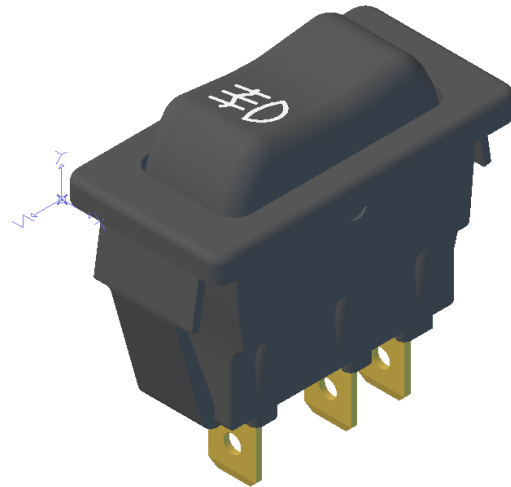

S-1306 Fog Light Switch

Left Mouse Button - Rotate, Right Mouse Button - Zoom, Left+Right Mouse Buttons - Pan