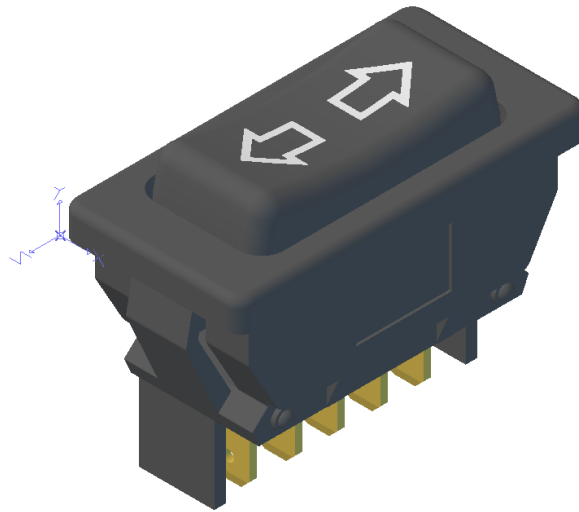

S-1737L Illuminated Reversing Switch

Left Mouse Button - Rotate, Right Mouse Button - Zoom, Left+Right Mouse Buttons - Pan