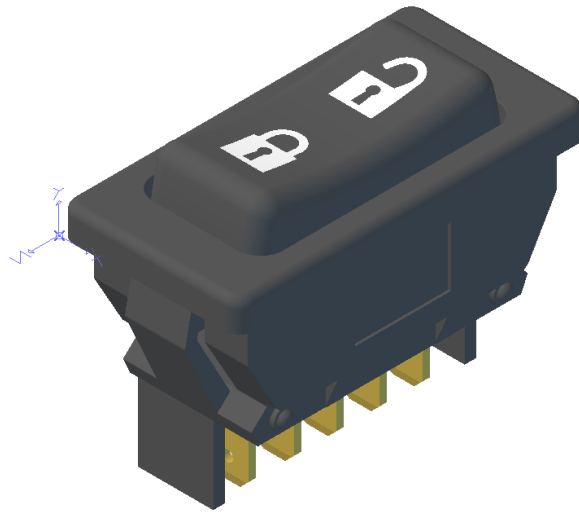

S-3334L Power Lock Switch

Left Mouse Button - Rotate, Right Mouse Button - Zoom, Left+Right Mouse Buttons - Pan