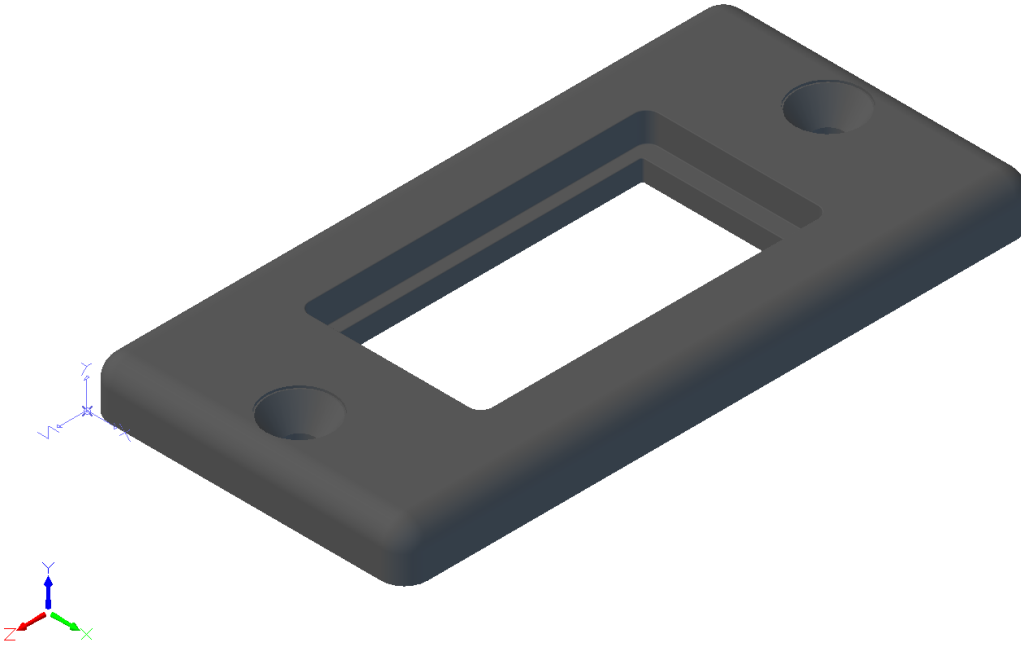

S-B51 Switch Bezel

Left Mouse Button - Rotate, Right Mouse Button - Zoom, Left+Right Mouse Buttons - Pan