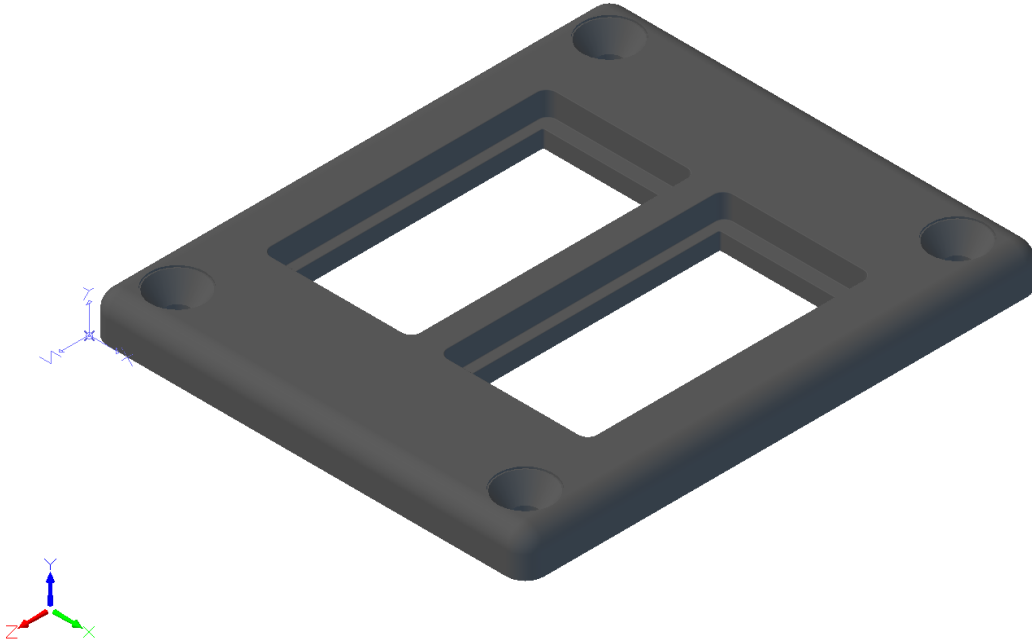

S-B53 Switch Bezel

Left Mouse Button - Rotate, Right Mouse Button - Zoom, Left+Right Mouse Buttons - Pan