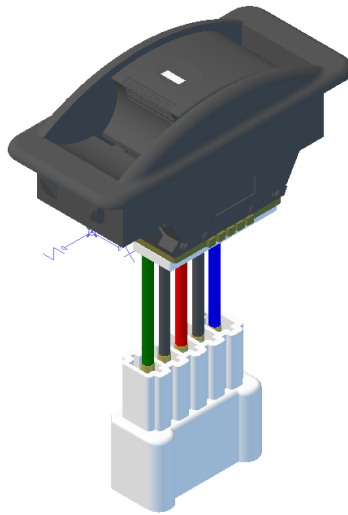

A-1838-1 Single Power Window Switch

Left Mouse Button - Rotate, Right Mouse Button - Zoom, Left+Right Mouse Buttons - Pan