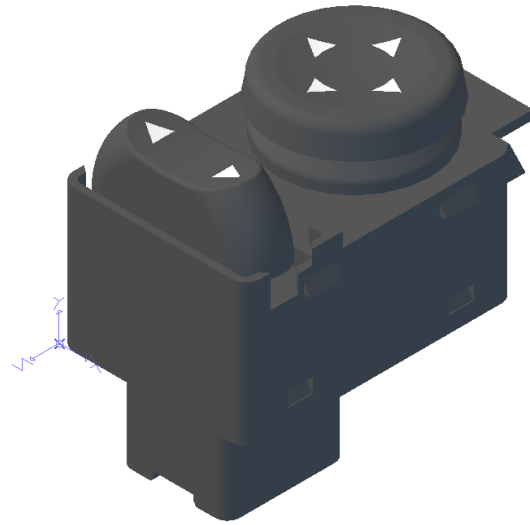

# S-104789 Power Mirror Switch

**Left Mouse Button - Rotate, Right Mouse Button - Zoom, Left+Right Mouse Buttons - Pan**