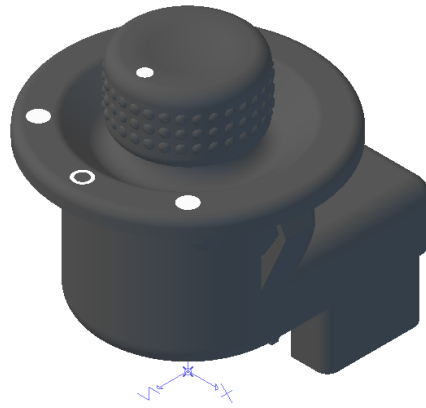

# S-10538 Power Mirror Switch

**Left Mouse Button - Rotate, Right Mouse Button - Zoom, Left+Right Mouse Buttons - Pan**