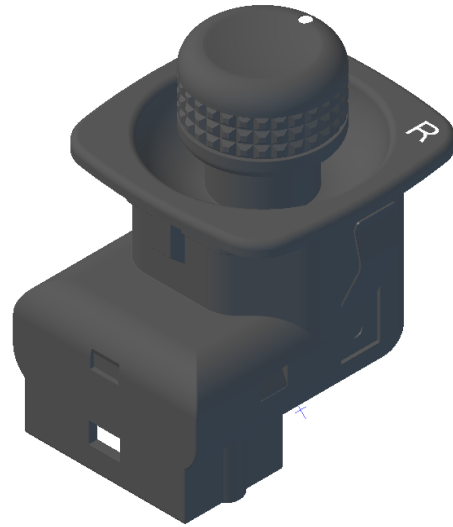

# S-JK801S Power Mirror Switch

**Left Mouse Button - Rotate, Right Mouse Button - Zoom, Left+Right Mouse Buttons - Pan**