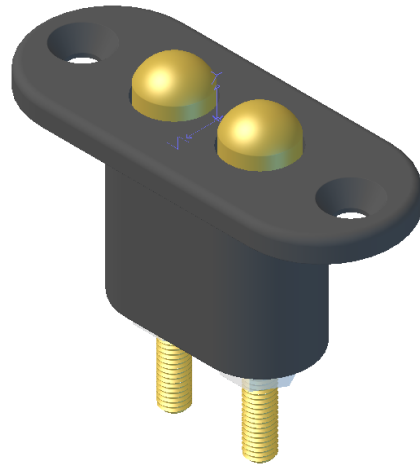

# S-2415X Wireless Door Contact

Left Mouse Button - Rotate, Right Mouse Button - Zoom, Left+Right Mouse Buttons - Pan