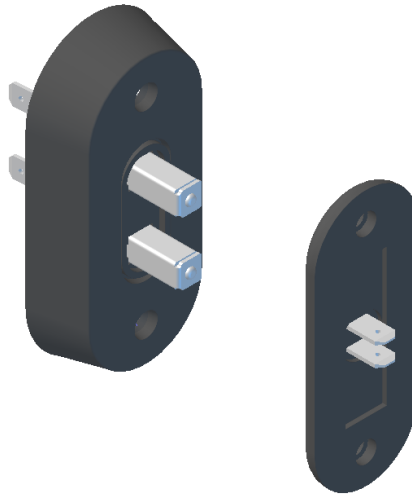

S-30K Door Contact Kit

Left Mouse Button - Rotate, Right Mouse Button - Zoom, Left+Right Mouse Buttons - Pan