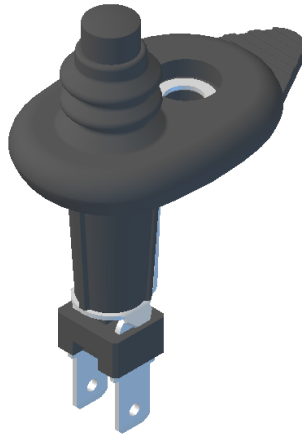

S-4594RB Door Jamb Switch

Left Mouse Button - Rotate, Right Mouse Button - Zoom, Left+Right Mouse Buttons - Pan