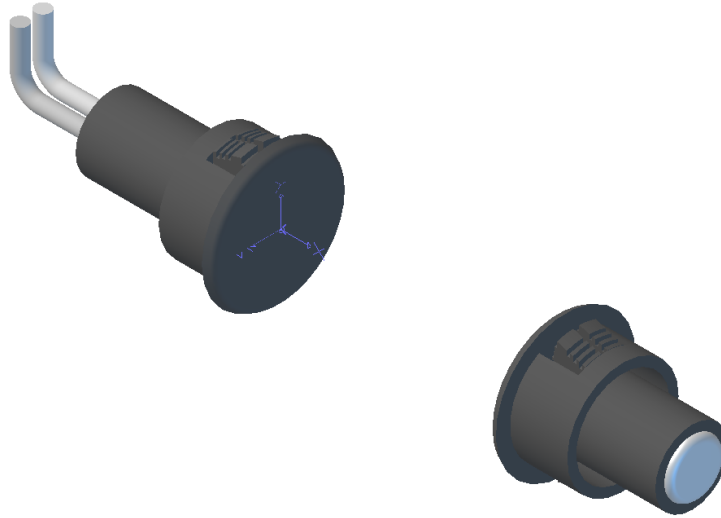

S-EUR77CBGL Magnetic Switch

Left Mouse Button - Rotate, Right Mouse Button - Zoom, Left+Right Mouse Buttons - Pan