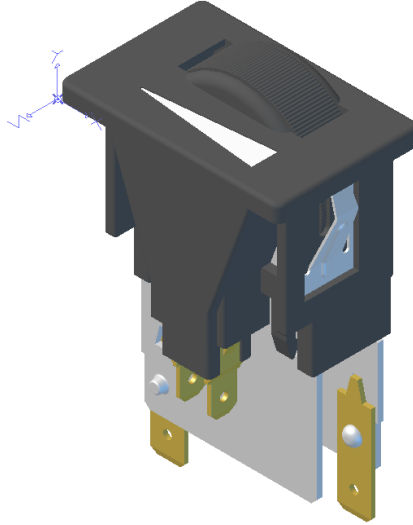

# S-4613-12 Rheostat

**Left Mouse Button - Rotate, Right Mouse Button - Zoom, Left+Right Mouse Buttons - Pan**