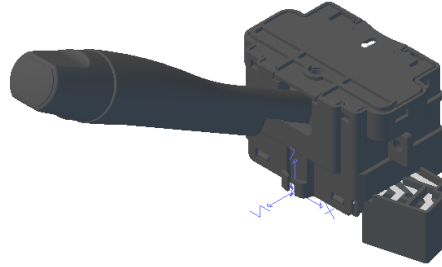

# S-99123-M Column Switch

**Left Mouse Button - Rotate, Right Mouse Button - Zoom, Left+Right Mouse Buttons - Pan**