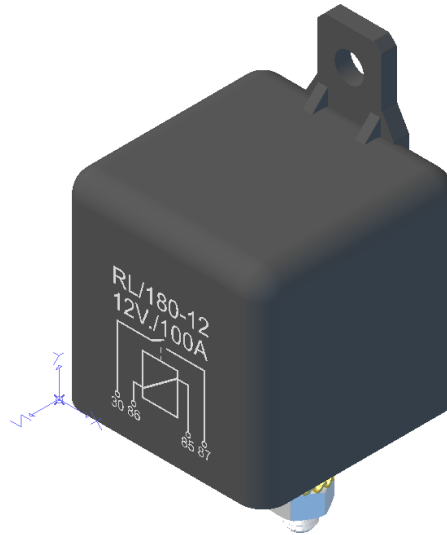

S-RL/180-XX Power Relay

Left Mouse Button - Rotate, Right Mouse Button - Zoom, Left+Right Mouse Buttons - Pan