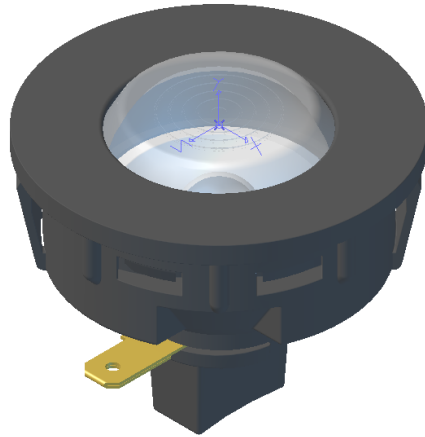

W-1288 Map Light

Left Mouse Button - Rotate, Right Mouse Button - Zoom, Left+Right Mouse Buttons - Pan