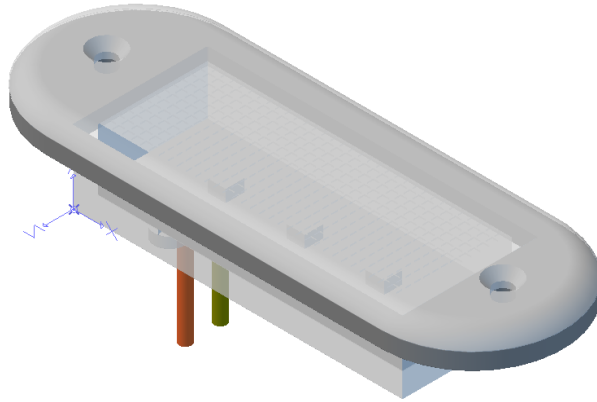

# S-BAL-101-X LED Aisle Light

**Left Mouse Button - Rotate, Right Mouse Button - Zoom, Left+Right Mouse Buttons - Pan**