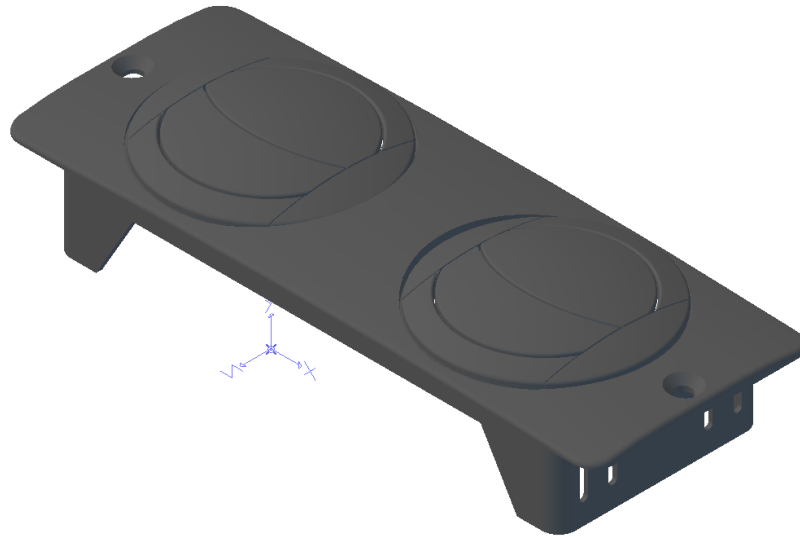

S-34003410 Double Louver Panel

Left Mouse Button - Rotate, Right Mouse Button - Zoom, Left+Right Mouse Buttons - Pan