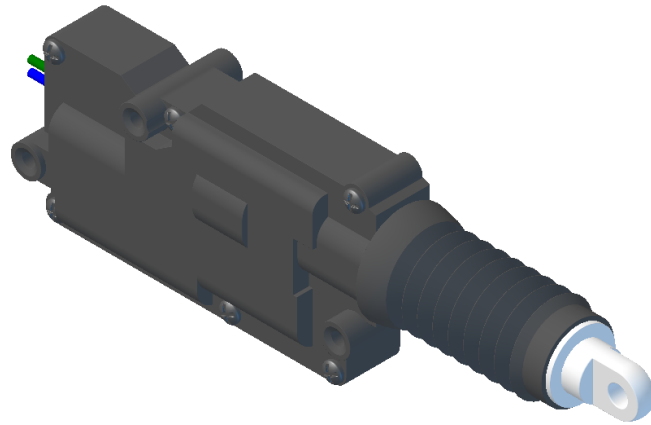

# S-ACT-045N Door Lock Actuator

**Left Mouse Button - Rotate, Right Mouse Button - Zoom, Left+Right Mouse Buttons - Pan**