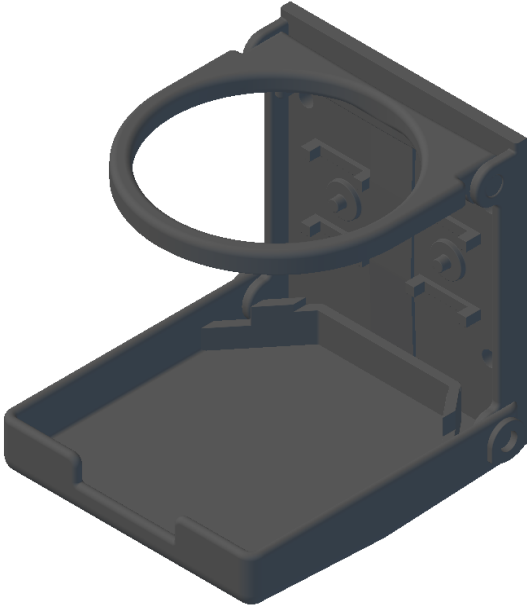

# S-701 Cupholder

**Left Mouse Button - Rotate, Right Mouse Button - Zoom, Left+Right Mouse Buttons - Pan**