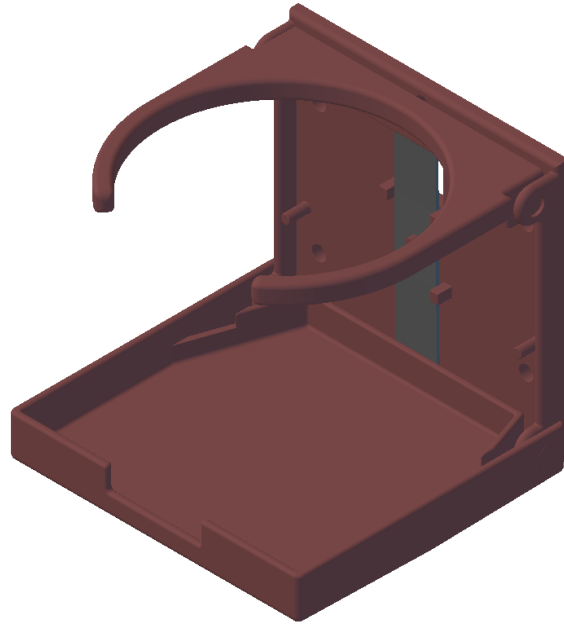

# S-756 Mugholder

**Left Mouse Button - Rotate, Right Mouse Button - Zoom, Left+Right Mouse Buttons - Pan**