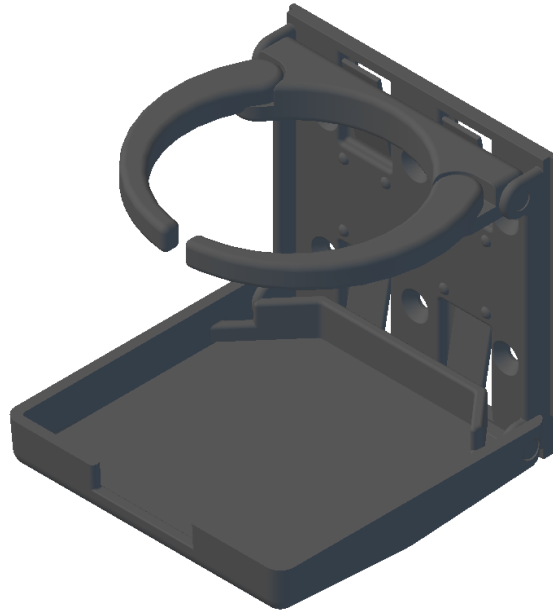

S-760 Adjustable Ring Cupholder

Left Mouse Button - Rotate, Right Mouse Button - Zoom, Left+Right Mouse Buttons - Pan